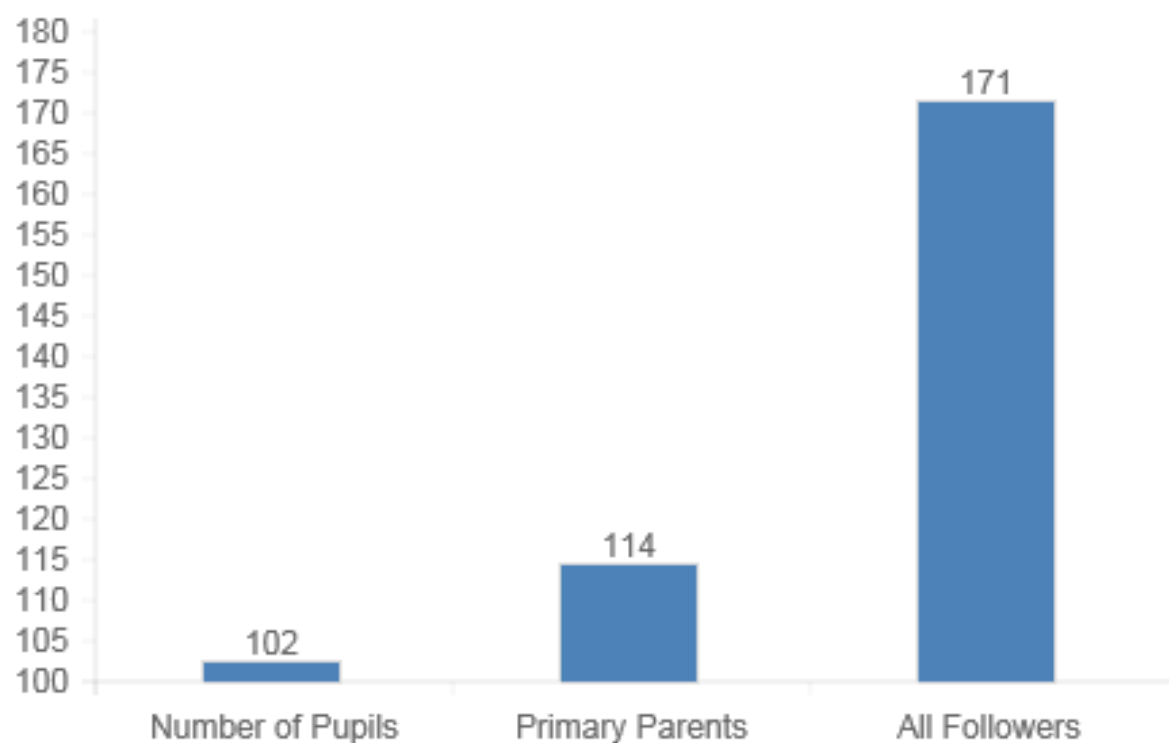

Pupils & Followers

Number of pupils added, and number of parents and followers joined up, in the period selected.

Total Pupils
602

**Total Primary
Parents**
572 (95%)

**Total
Followers**
878 (146%)